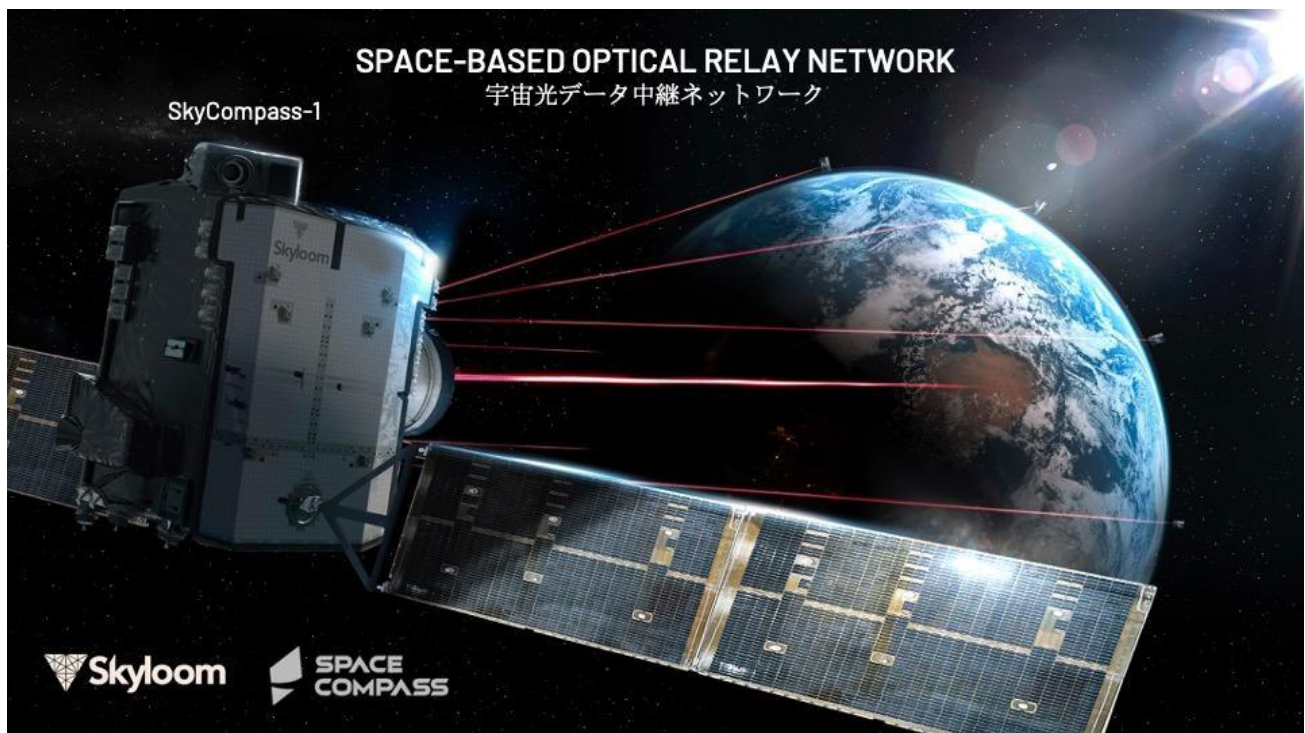

Space Compass Corporation

Skyloom Global Corporation

*Space Compass and Skyloom Finalize Partnership
to Bring Optical Data Relay Services to the Earth Observation Market*

Tokyo, Japan, and Denver, Colorado, U.S.A., January 31, 2023

Skyloom and Space Compass (a joint venture between NTT and SKY Perfect JSAT) today announced that the companies finalized their partnership, including the launch of SkyCompass-1, their first geostationary-based (GEO) optical data relay node over Asia-Pacific by Q4 2024. The team's cutting-edge communication and networking systems will serve the rapidly growing Earth-Observation (EO) market for real-time, high-capacity, direct-to-cloud data transfer. SkyCompass-1 represents the first step in their partnership and the companies look forward to expanding their GEO constellation to provide additional capacity and global coverage over the next few years. The companies' teams have already been engaged by potential customers and expect to begin selling capacity in the first half of 2023.

Currently, EO operators are managing increasing demands for more remote sensing data on orbit and facing large bottlenecks in transporting this data in a timely fashion, limiting the value and impact of the products they are creating. The existing approaches to on-orbit remote sensing data transportation rely on radio frequency (RF) technology, which limits data transfer throughput and information assurance. The Skyloom-Space Compass partnership enables cost-effective data transportation for an ever-growing constellation of EO satellites in low-earth-